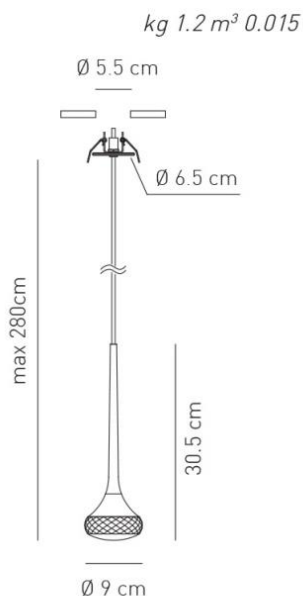

SP FAIRY I recessed
Design by Manuel Vivian

Collection consisting of recessed downlights, wall lamps, ceiling lamps and suspended lamps with chromed metal frame and glass diffuser. Available in several colours and sizes. Built-in (dimnable for some versions) LED light source.

Typology: suspended

Ratings

- Built in **LED** module
- CCT 2700 K
- Diffused light
- Surface installation in ceiling cut-out
- Supply constant current 350mA
- Switch mode: on-off
- Aluminum body, chrome

Product code composition
FAIRY / DRIVER NOT INCLUDED

Type	Article	Colours	Finish	Source
SP	FAIRY I	CS crystal	CR chrome	LED 6,2W - 350mA diffused beam - 2700K
		AM amber		
		GR grey		

CE III IP20 CRI90 LED ~565 lm 91 lm/W

foro - hole Ø 5,5 cm / profondità min - min depth 10 cm - Collegare in serie. / Wire in series.

example composition code **SP FAIRYI AM NI LED**

For optional accessories/drivers or dimming technology please refer to our pricelist, website or contact our representatives